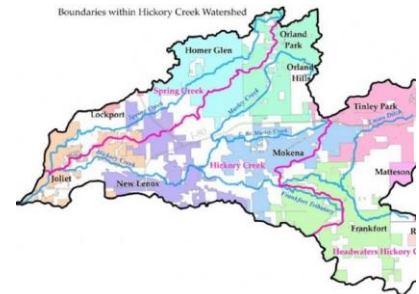

Green Drinks on Dec. 4

Consider attending the last [Green Drinks of 2017](#) being held at Doc's Smokehouse in Mokena. It will feature Dr. Lindsay Birt of Huff and Huff who leads the Hickory Creek Watershed Group and Tara Neff of The Conservation Foundation who works with several watershed groups speaking on actions being taken to protect our water. As always, the event is free with food and drink available for purchase.